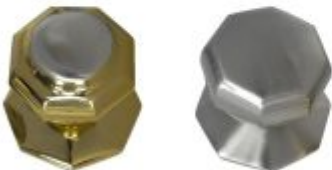

# Accessories

**Rozzet Plate Sq.** Made in Turkey

Finishes: NS, Albrifin, BO

**Rozzet Plate Ro.** Made in Turkey

Finishes: NS, Albrifin, BO

**Rim Lock** Made in Turkey

Finishes: NS, Albrifin, BO

**Konb Big** Made in Turkey