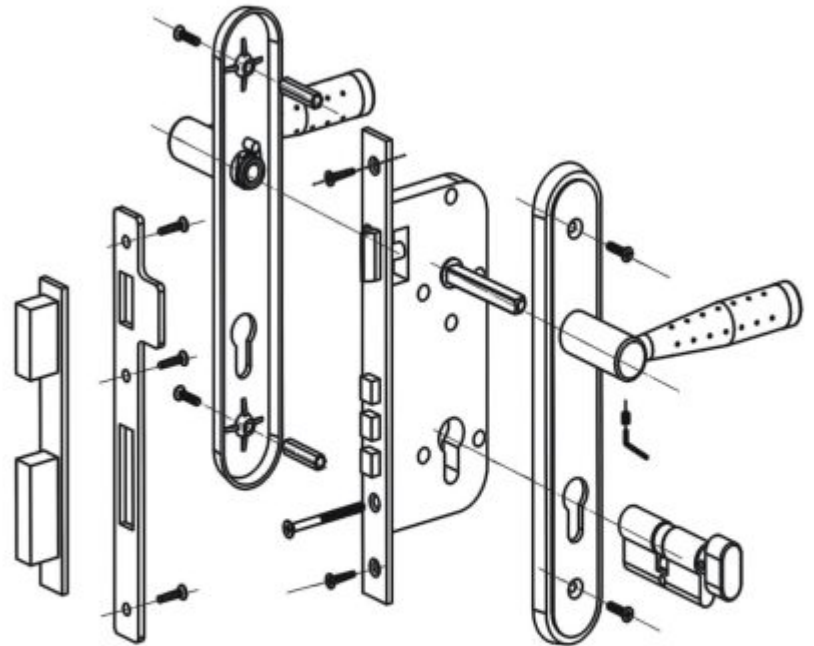

# Lock Body

**45 STO**  
Made in Turkey

Finishes: SG, Ant., NS