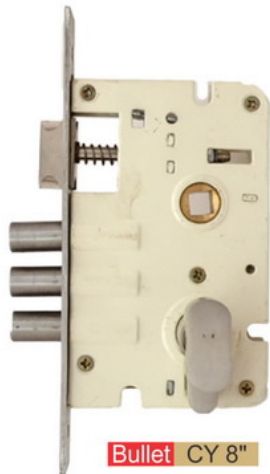

Slim Locks

Tuff Locks

Bussy Land Locks

Folded Center Locks

Sleek Center Locks

Das Chal Locks P.C

2 Turn Locks

UNO PC & BCP

10 Turn Lock

Door Locks

Bullet Locks

Brass Latch

Rim Locks

Inter Lock B.C.P

Bullet CY 10"

Regular CY 10"

Regular CY 8"

Regular CY 8"

Regular KY
Double Action

Bullet CY 8"

Multipurpose Locks

2T

Classic

Oval