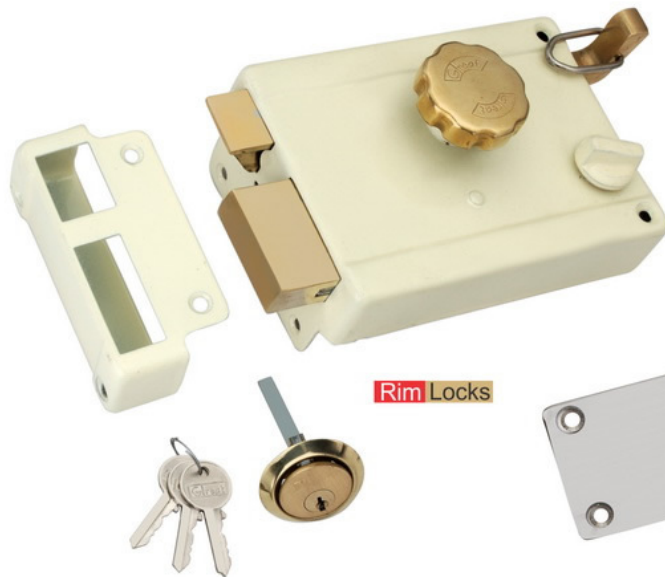

Slim Locks

Tuff Locks

Bussy Land Locks

Folded Center Locks

Sleek Center Locks

Das Chal Locks P.C

2 Turn Locks

UNO PC & BCP

10 Turn Lock

Door Locks

Bullet Locks

Brass Latch

Rim Locks

Inter Lock B.C.P

Bullet CY 10"

Regular CY 10"

Regular CY 8"

Regular CY 8"

Regular KY
Double Action

Bullet CY 8"

Multipurpose Locks

2T

Classic

Oval