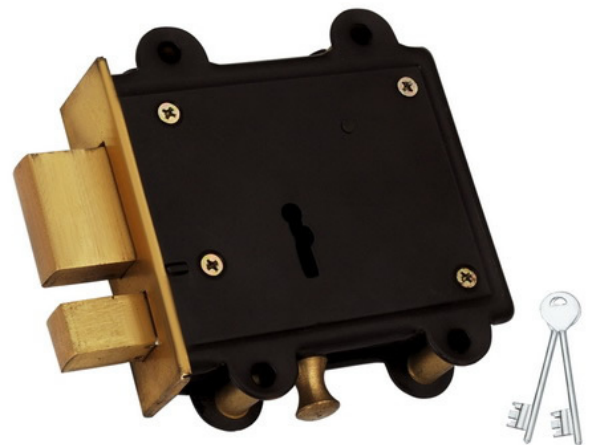

Slim Locks

Tuff Locks

Bussy Land Locks

Folded Center Locks

Sleek Center Locks

Das Chal Locks P.C

2 Turn Locks

UNO PC & BCP

10 Turn Lock

Door Locks

Bullet Locks

Brass Latch

Rim Locks

Inter Lock B.C.P

Bullet CY 10"

Regular CY 10"